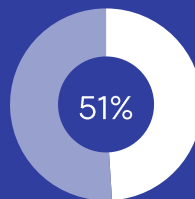

**STANDARD.CO.UK**

**MONTHLY REACH**

**14,110,000**

unique visitors per month.

**DAILY REACH**

**1.4 MILLION**

unique visitors per day.

**EveningStandard.**

**ESMEDIA**

Average age

Male

ABC1  
Index 148

Source: PAMCo 3 2019 (Jul '18 - Jun '19)

**GROWING  
AUDIENCE**

Fastest growing online  
quality newsbrand.

**63%**

**SPORT**

**5M**

UK page views per month.

**LIFESTYLE**

**& SHOWBIZ**

**4.8M**

UK page views per month.

**GO LONDON**