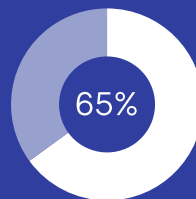

**STANDARD.CO.UK**

**MONTHLY REACH**

**14,110,000**

unique visitors per month.

**DAILY REACH**

**1.4 MILLION**

unique visitors per day.

**EveningStandard.**

**ESMEDIA**

Average age

Male

ABC1  
Index 148

Source: PAMCo 3 2019 (Jul '18 - Jun '19)

**GROWING  
AUDIENCE**

Fastest growing online  
quality newsbrand.

**63%**

**SPORT**

**5M**

UK page views per month.

**LIFESTYLE**

**& SHOWBIZ**

**4.8M**

UK page views per month.

**GO LONDON**

**3.4M**

UK page views per month.

Source: ESI Evening Catch Research 2016