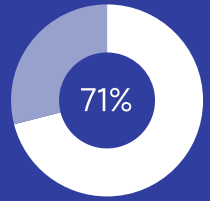

**STANDARD.CO.UK**

**MONTHLY REACH**

**14,427,000**

unique visitors per month.

**DAILY REACH**

**1 MILLION**

unique visitors per day.

**EveningStandard.**

**ESMEDIA**

Average age

Male

ABC1  
Index 148

Sources: ComScore Jan 19 & PAMCo Oct 17 – Sep 18

**GROWING  
AUDIENCE**

Fastest growing online  
quality newsbrand.

**63%**

**SPORT**

**5M**

UK page views per month.

**LIFESTYLE**

**& SHOWBIZ**

**4.8M**

UK page views per month.

**GO LONDON**

**3.4M**

UK page views per month.

Source: ESI Evening Catch Research 2016