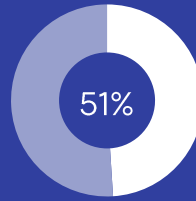

**STANDARD.CO.UK**

**MONTHLY REACH**

**14,427,000**

unique visitors per month.

**DAILY REACH**

**1 MILLION**

unique visitors per day.

**EveningStandard.**

**ESMEDIA**

Average age

Male

ABC1  
Index 148

Sources: ComScore Jan 19 & PAMCo Oct 17 – Sep 18

**GROWING  
AUDIENCE**

Fastest growing online  
quality newsbrand.

**63%**

**SPORT**

**5M**

UK page views per month.

**LIFESTYLE**

**& SHOWBIZ**

**4.8M**

UK page views per month.

**GO LONDON**

**3.4M**

UK page views per month.

Source: ESI Evening Catch Research 2016