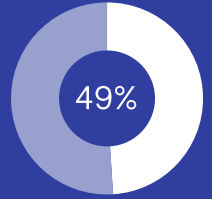

STANDARD.CO.UK

EveningStandard.

ESMEDIA

3.5 MILLION

unique visitors per month.

Average age

Male

18-49

Source: ComScore US Jan 2019

**UNIQUE
AUDIENCE**

57%

\$75K+ Household
income

67%

Own home

55%

Degree+ educated