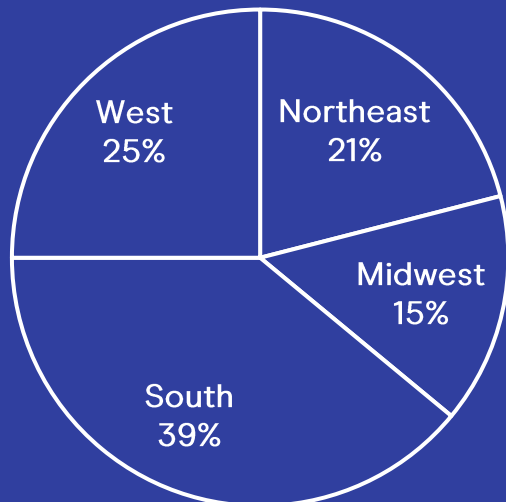

Source: ComScore US Plan Metrix (Desktop + Mobile)