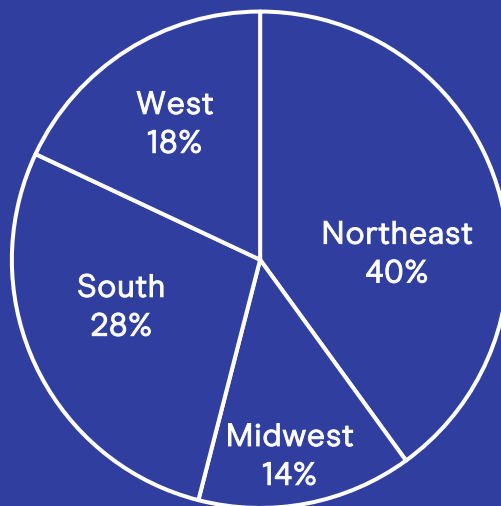

STANDARD.CO.UK

EveningStandard.

ESMEDIA

3.2 MILLION

unique visitors per month.

Average age

Female

18-49

Source: ComScore May-20

**UNIQUE
AUDIENCE**

69%

$75K+ Household
income

75%

Own home

58%

Degree+ educated

Sources: ComScore May-20, ComScore Plan Metrix (May-20)

**REGIONAL
BREAKDOWN**

Source: ComScore (May-20)