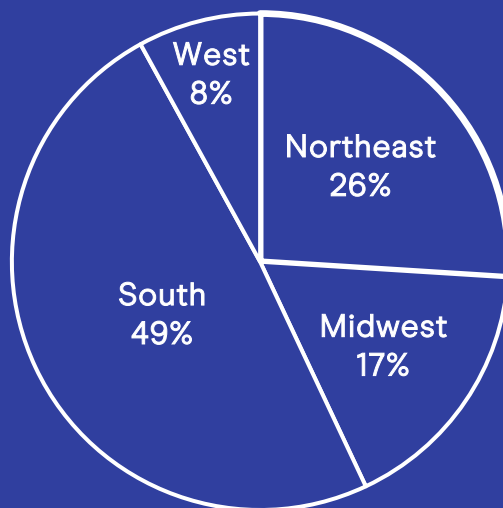

STANDARD.CO.UK

EveningStandard.

ESMEDIA

3.5 MILLION

unique visitors per month.

Average age

Female

18-49

Source: ComScore US Jan 2020

**UNIQUE
AUDIENCE**

66%

$75K+ Household
income

76%

Own home

46%

Degree+ educated

Sources: ComScore US Jan 2020

**REGIONAL
BREAKDOWN**

Source: ComScore US Plan Metrix (Desktop + Mobile)